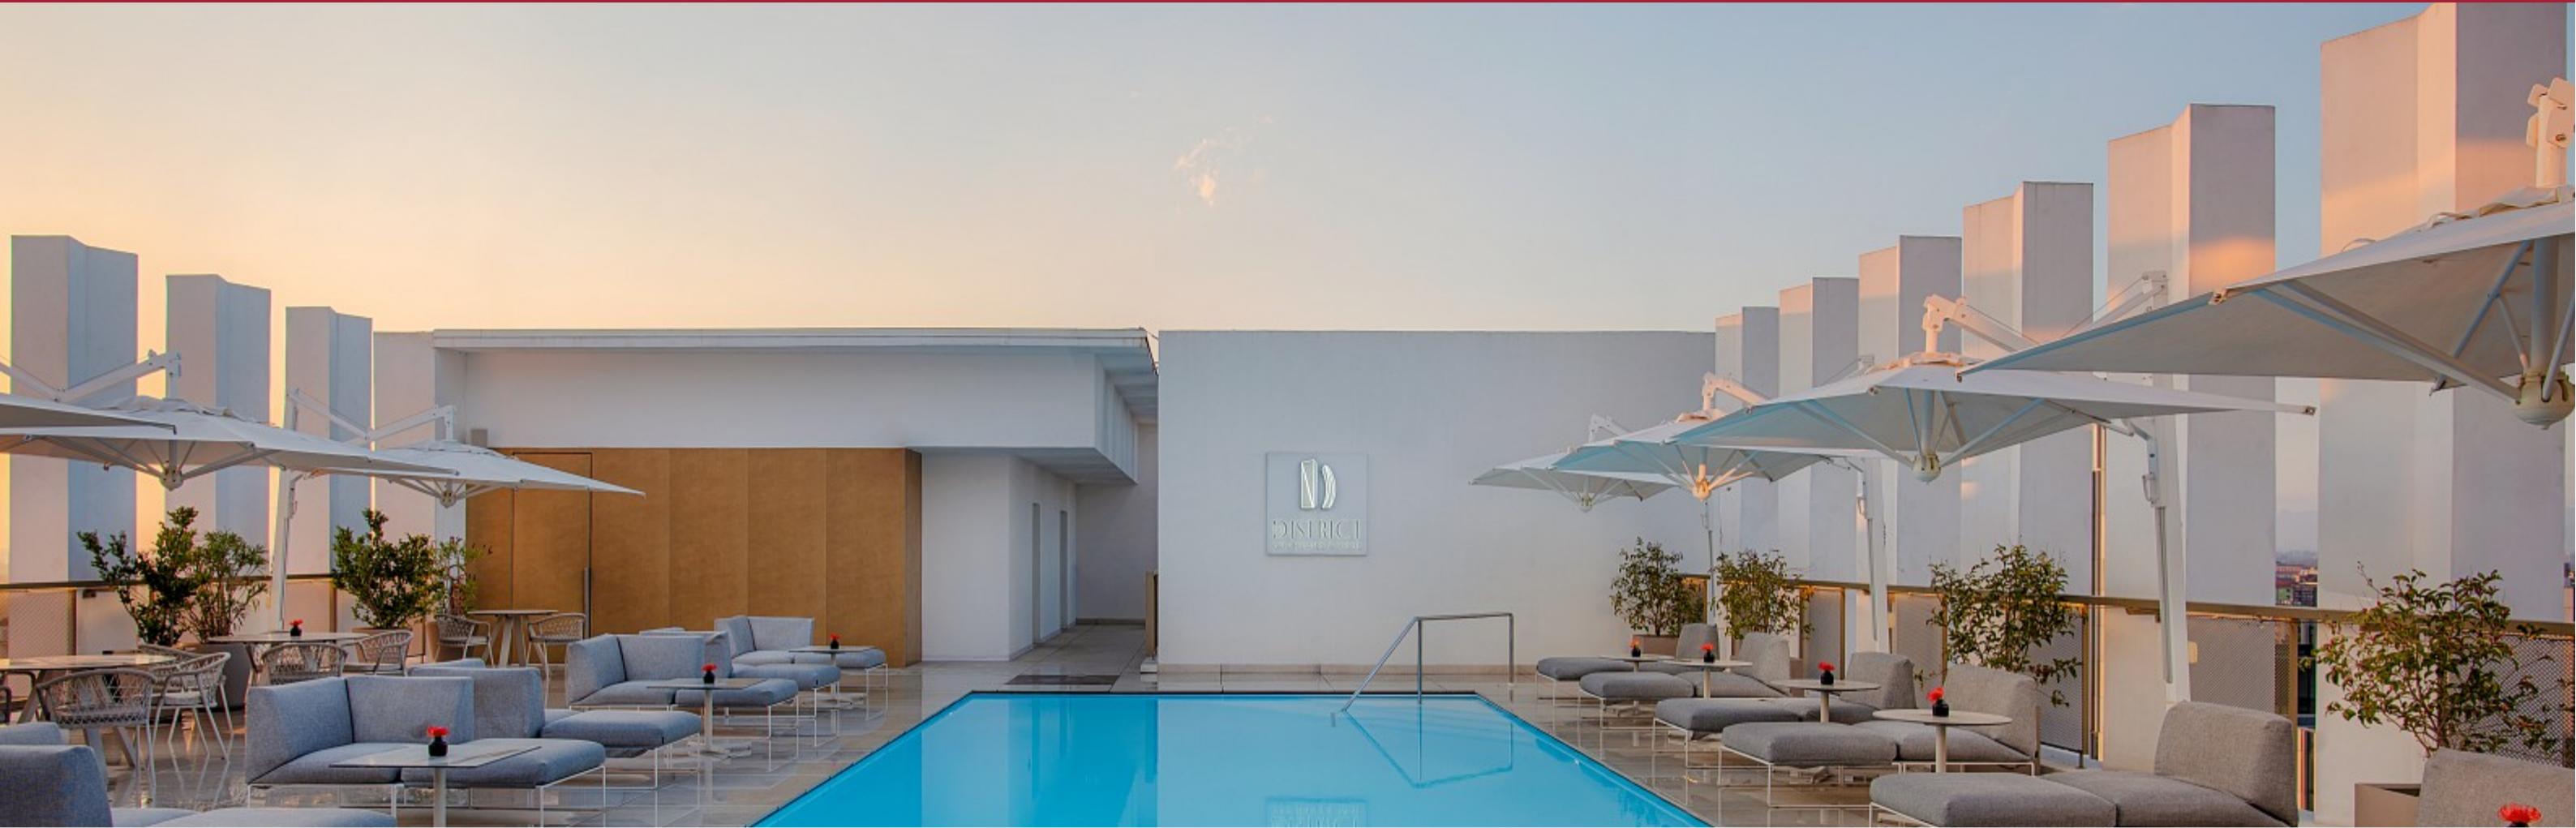

NH COLLECTION

HOTELS & RESORTS